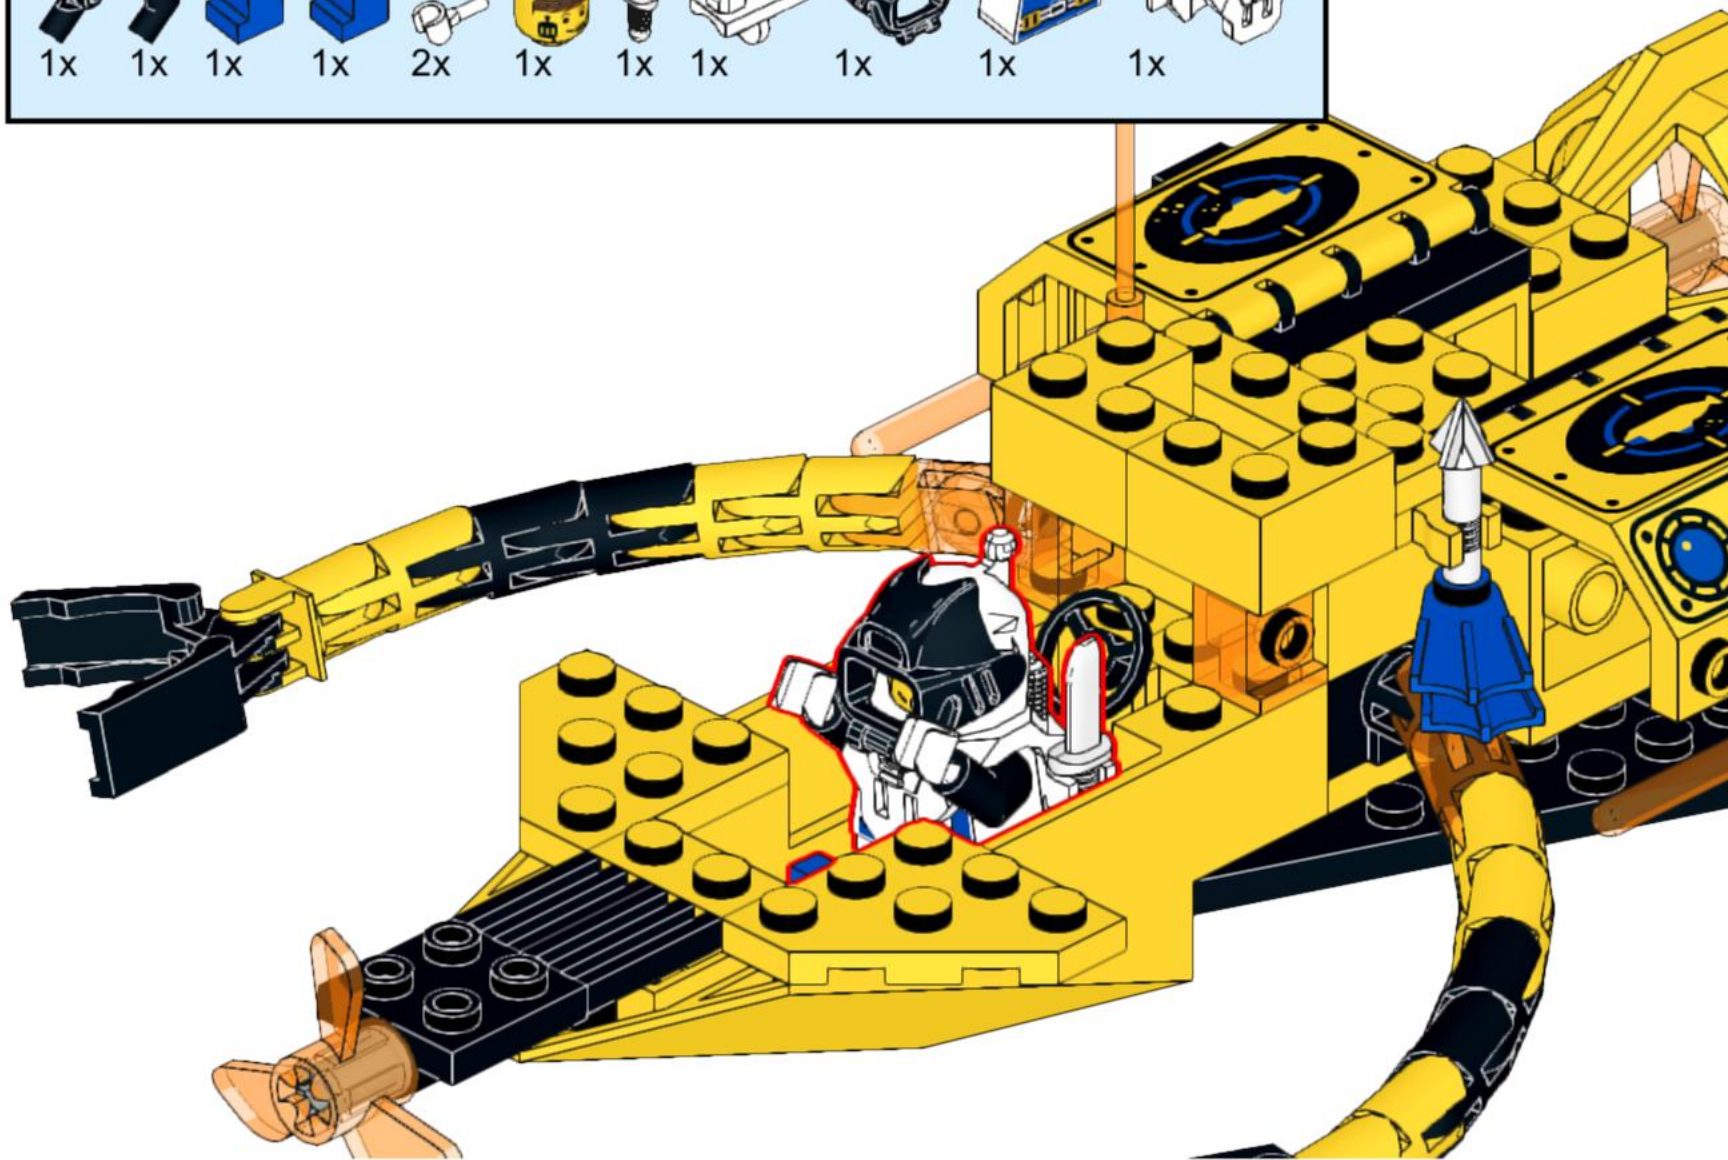

6175 - Back D Deep Sea Outpost

2

- 1x [Black circular piece]
- 2x [Small grey key]
- 1x [Black key]
- 1x [Black curved piece]
- 1x [Yellow circular piece]
- 1x [Blue 1x2 Technic brick]
- 1x [Blue 1x2 Technic brick]
- 1x [Black screwdriver]
- 1x [Grey Technic connector]
- 1x [Black Technic connector]
- 1x [Blue Technic connector]
- 1x [Orange Technic connector]
- 1x [Blue Technic connector]
- 2x [Black Technic connector]
- 1x [Yellow Technic connector]
- 1x [Orange Technic connector]
- 1x [White minifigure]
- 2x [Black Technic connector]
- 2x [Black Technic connector]

13

14

15

16

18

19

20

21