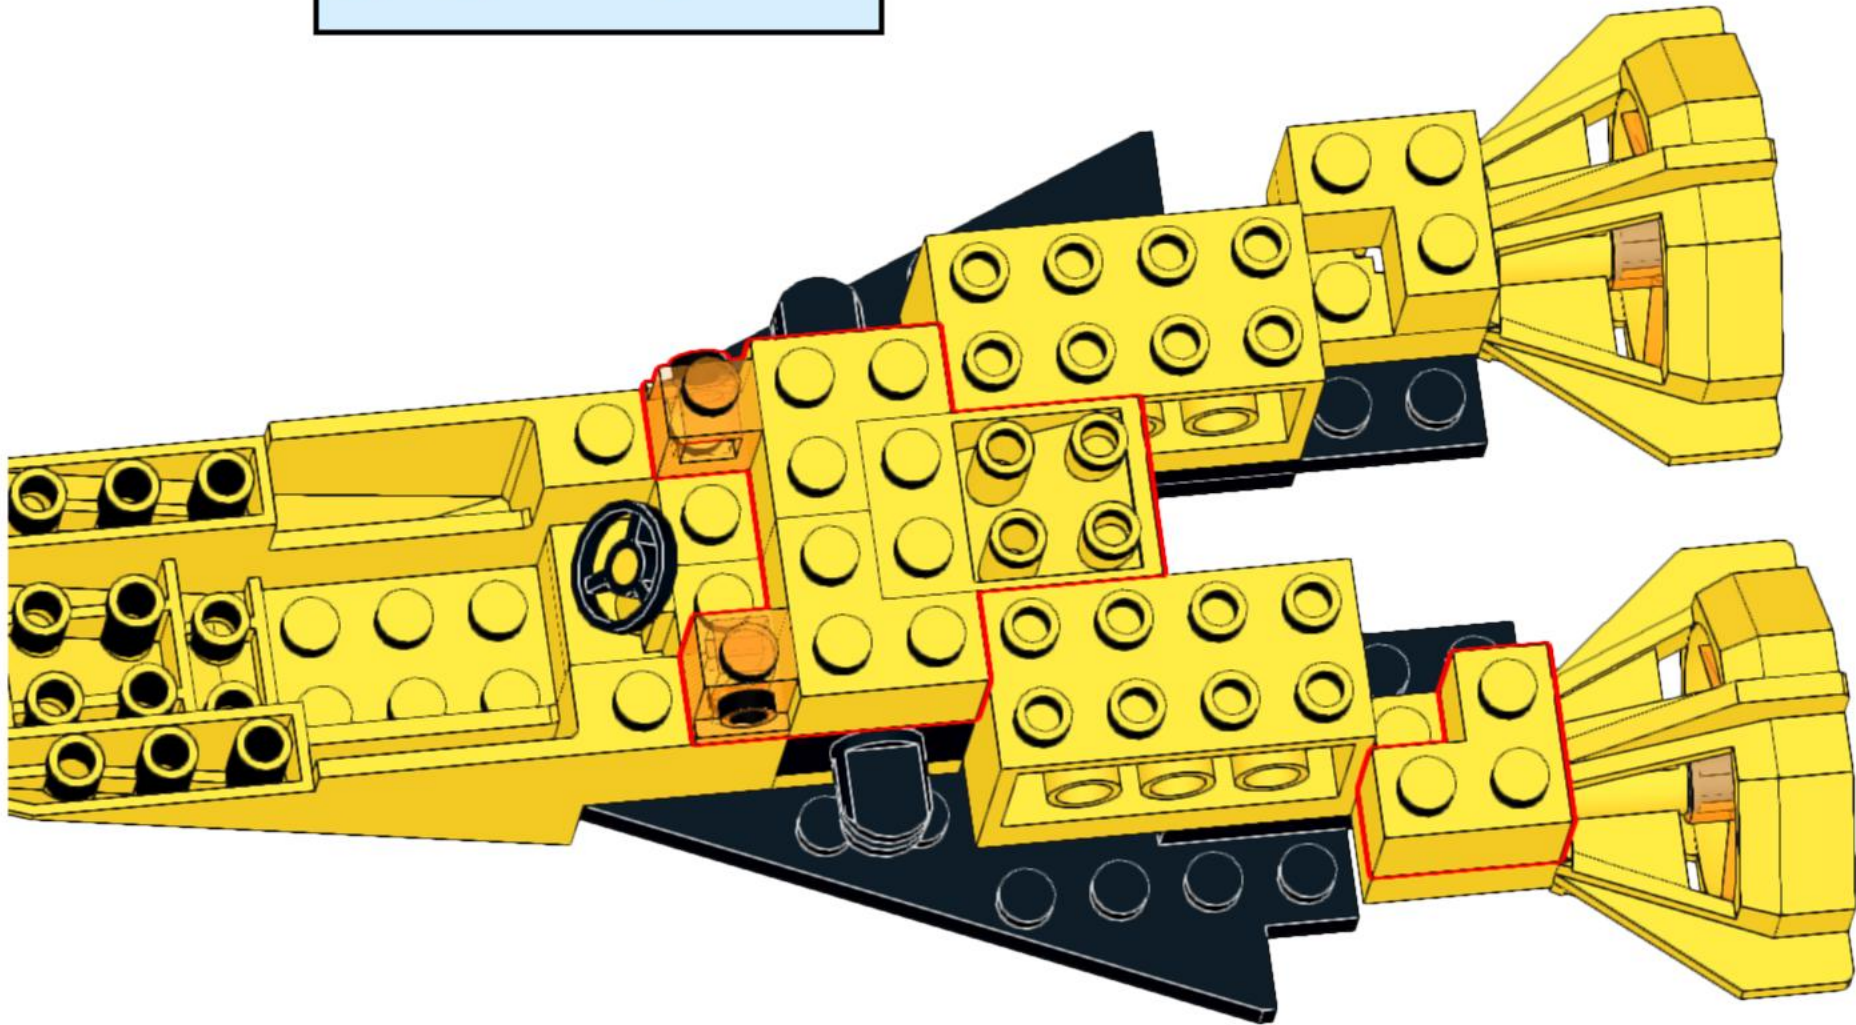

6175 - Back D Deep Sea Outpost

2

- 1x [Black circular piece]
- 2x [Small grey key]
- 1x [Black key]
- 1x [Black curved piece]
- 1x [Yellow circular piece]
- 1x [Blue 1x2 Technic brick]
- 1x [Blue 1x2 Technic brick]
- 1x [Black screwdriver]
- 1x [Grey Technic connector]
- 1x [Black Technic connector]
- 1x [Blue Technic connector]
- 1x [Orange Technic connector]
- 1x [Blue Technic connector]
- 2x [Black Technic connector]
- 1x [Yellow Technic connector]
- 1x [Orange Technic connector]
- 1x [White minifigure]
- 2x [Black Technic connector]
- 2x [Black Technic connector]

3

4

5

6

8

9

10

12

13

14

15

16

18

19

20

21