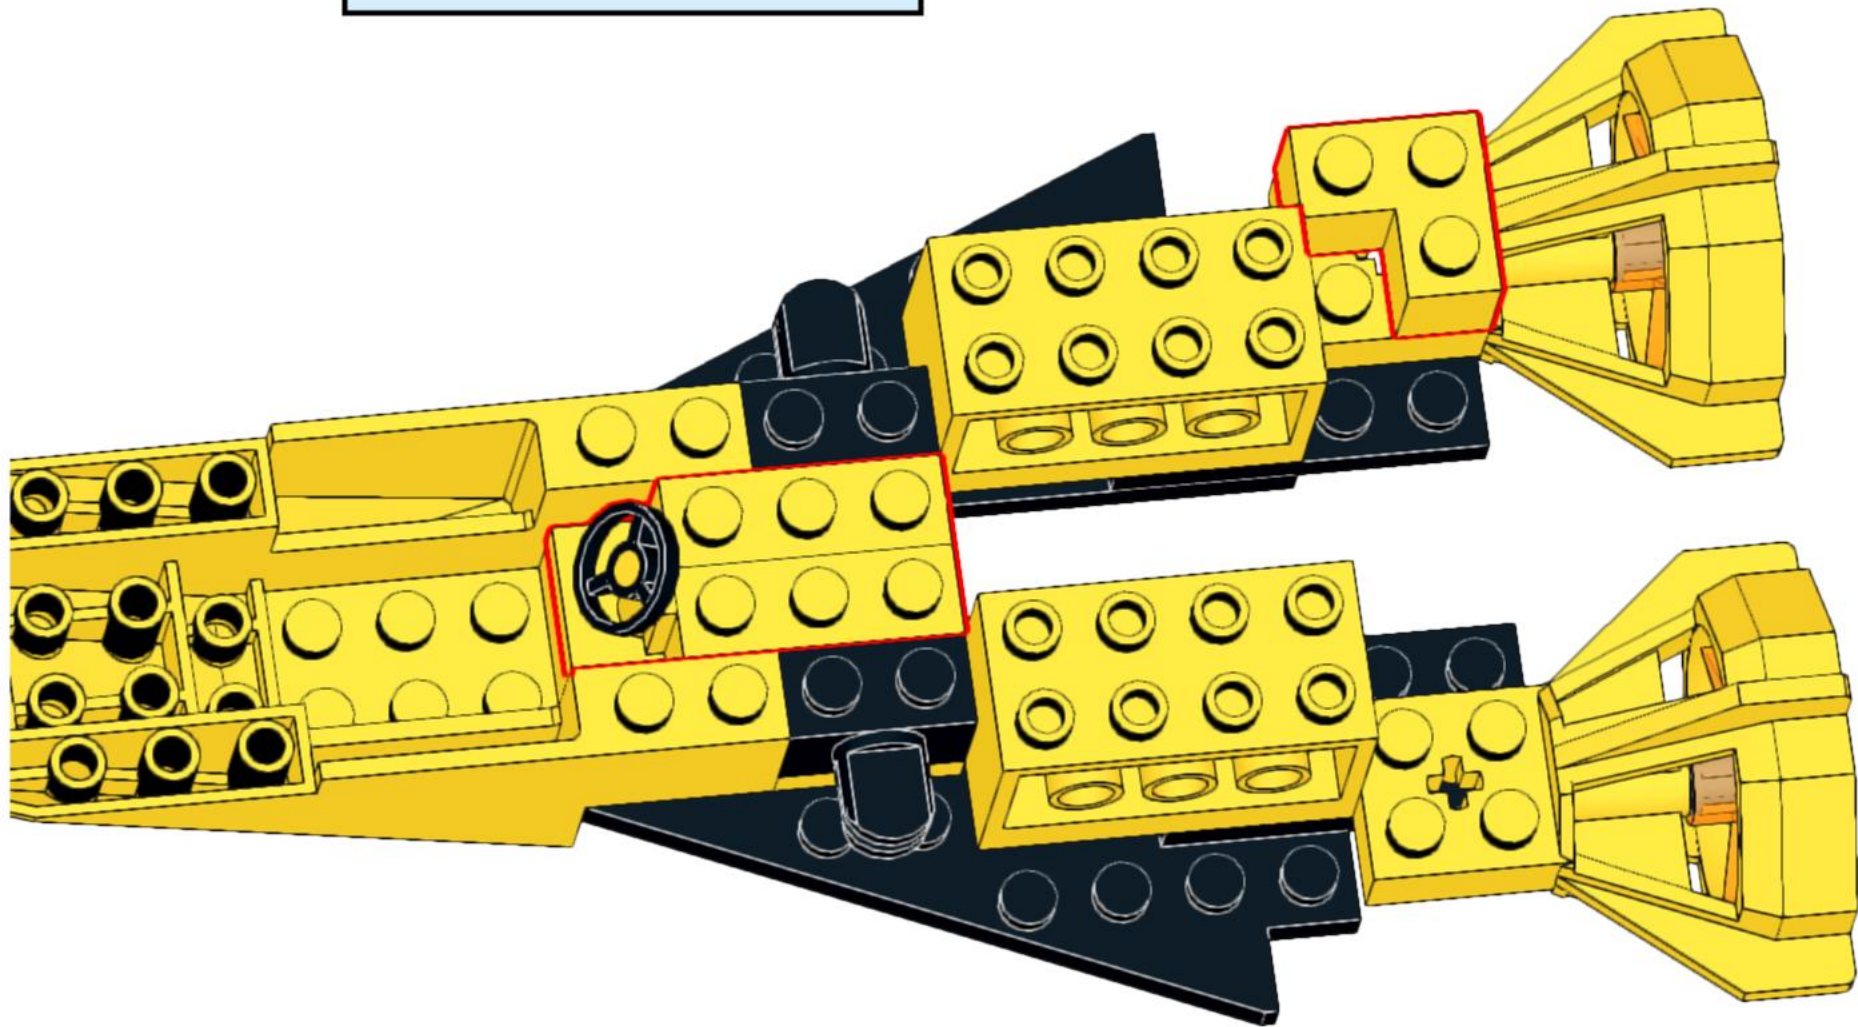

6175 - Back D Deep Sea Outpost

2

- 1x [Black circular piece]
- 2x [Small grey key]
- 1x [Black key]
- 1x [Black curved piece]
- 1x [Yellow circular piece]
- 1x [Blue 1x2 Technic brick]
- 1x [Blue 1x2 Technic brick]
- 1x [Black screwdriver]
- 1x [Grey Technic connector]
- 1x [Black Technic connector]
- 1x [Blue Technic connector]
- 1x [Orange Technic connector]
- 1x [Blue Technic connector]
- 2x [Black Technic connector]
- 1x [Yellow Technic connector]
- 1x [Orange Technic connector]
- 1x [White minifigure]
- 2x [Black Technic connector]
- 2x [Black Technic connector]

3

4

5

6

8

9

10

12

13

14

15

16

18

19

20

21