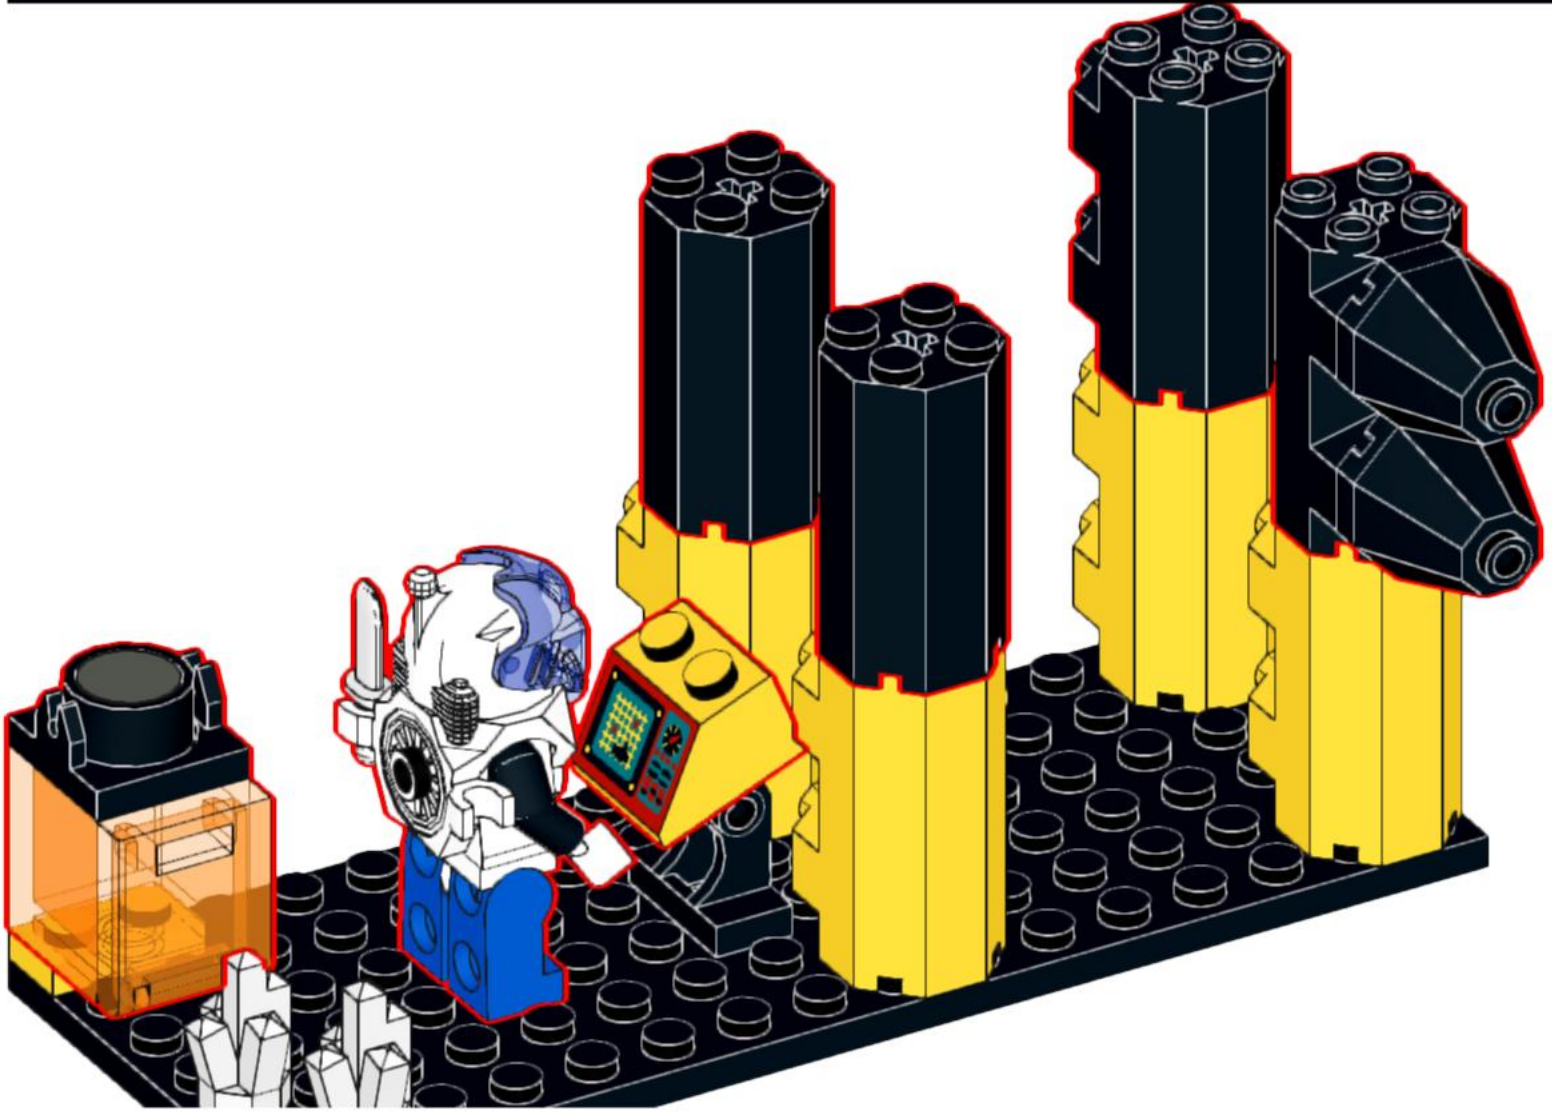

6175 - Back D Deep Sea Outpost

2

- 1x [Black circular piece]
- 2x [Small grey key]
- 1x [Black key]
- 1x [Black curved piece]
- 1x [Yellow circular piece]
- 1x [Blue 1x2 Technic brick]
- 1x [Blue 1x2 Technic brick]
- 1x [Black screwdriver]
- 1x [Grey Technic connector]
- 1x [Black Technic connector]
- 1x [Blue Technic connector]
- 1x [Orange Technic connector]
- 1x [Blue Technic connector]
- 2x [Black Technic connector]
- 1x [Yellow Technic connector]
- 1x [Orange Technic connector]
- 1x [White minifigure]
- 2x [Black Technic connector]
- 2x [Black Technic connector]

13

14

15

16

18

19

20

21