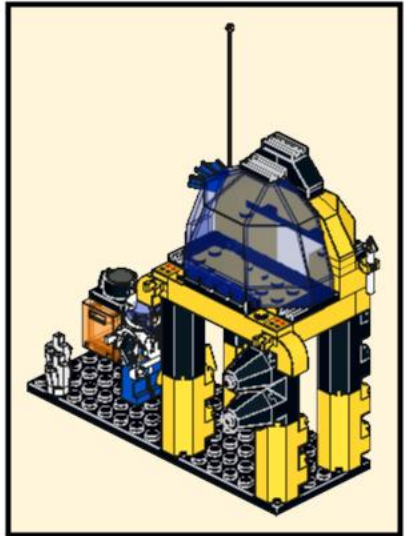

6175 - Back D Deep Sea Outpost

2

- 1x [Black circular piece]
- 2x [Small grey key]
- 1x [Black key]
- 1x [Black curved piece]
- 1x [Yellow circular piece]
- 1x [Blue 1x2 Technic brick]
- 1x [Blue 1x2 Technic brick]
- 1x [Black screwdriver]
- 1x [Grey Technic connector]
- 1x [Black Technic connector]
- 1x [Blue Technic connector]
- 1x [Orange Technic connector]
- 1x [Blue Technic connector]
- 2x [Black Technic connector]
- 1x [Yellow Technic connector]
- 1x [Orange Technic connector]
- 1x [White minifigure]
- 2x [Black Technic connector]
- 2x [Black Technic connector]