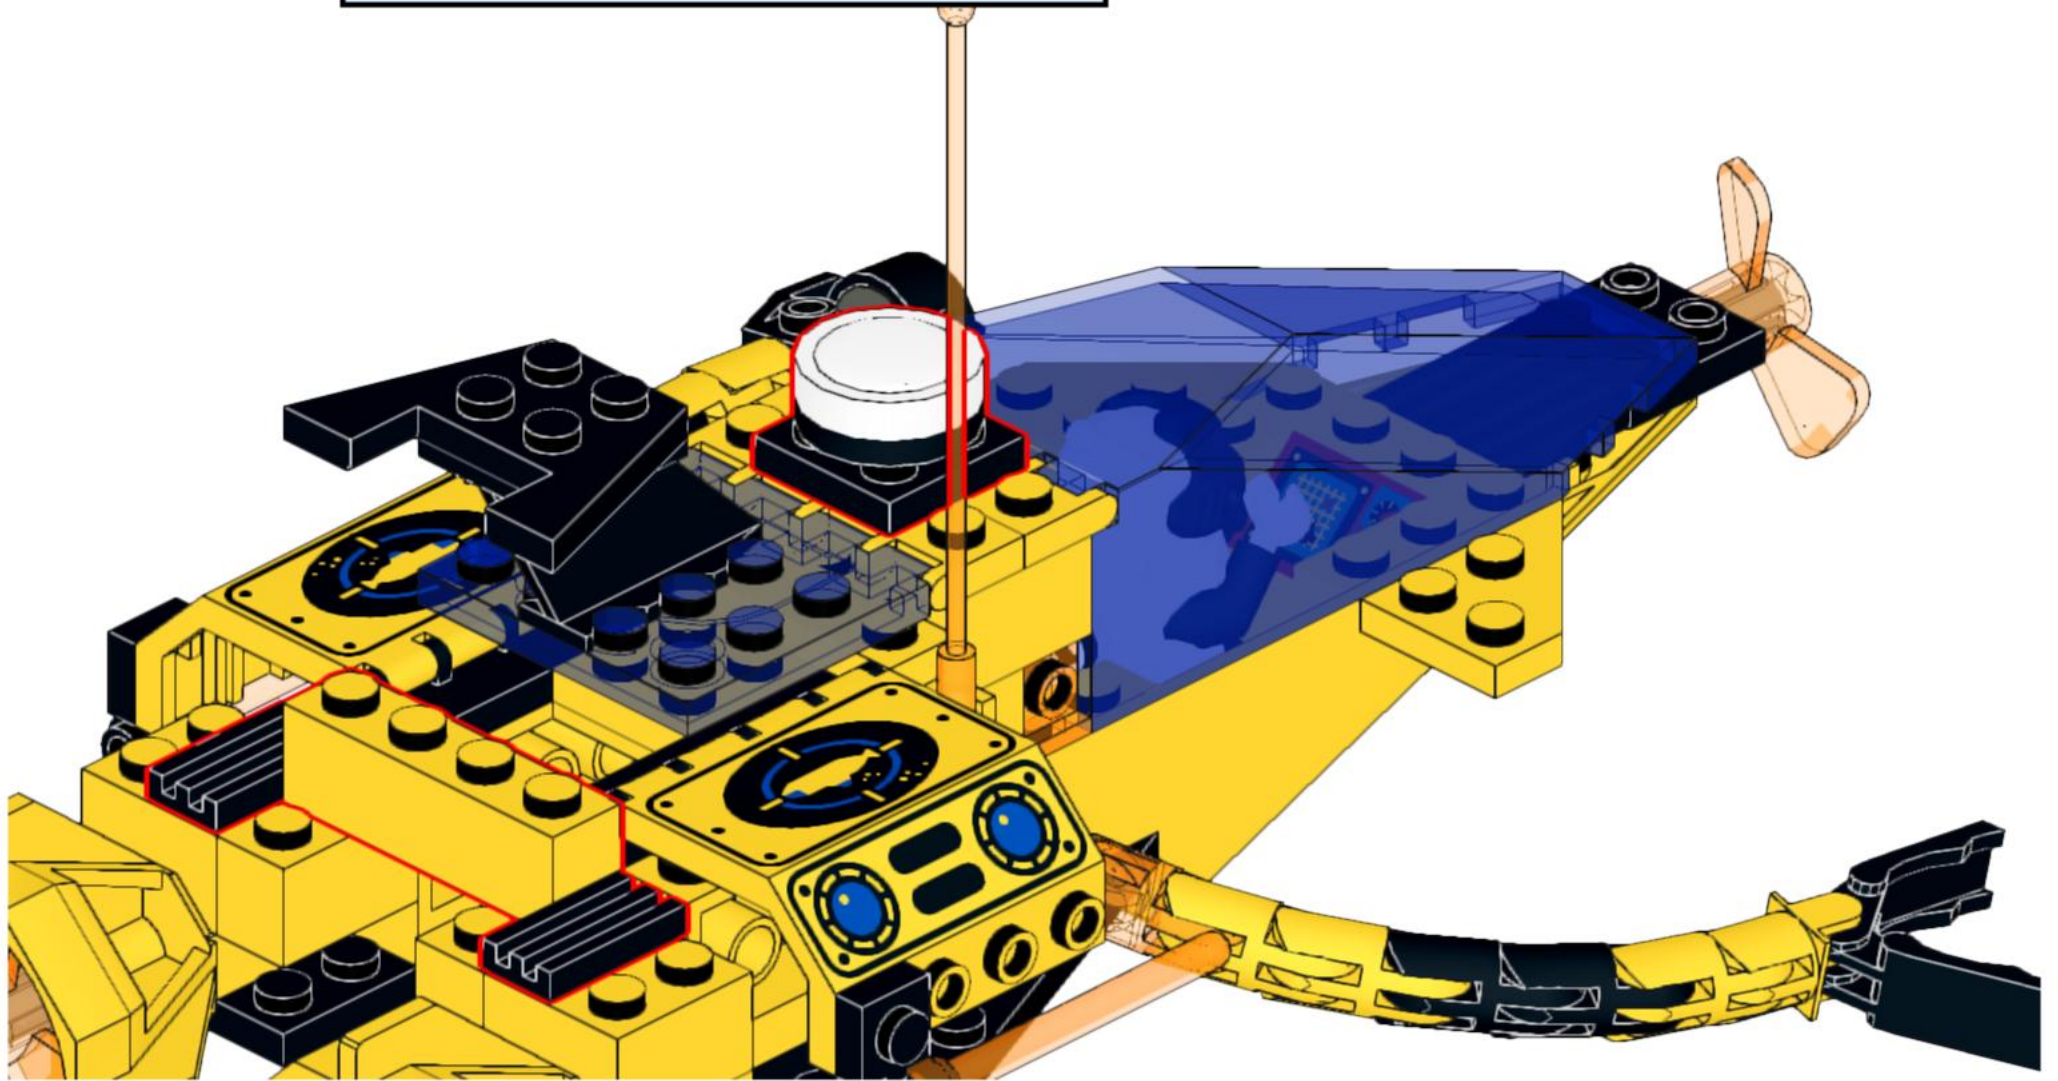

6175 - Back D Deep Sea Outpost

2

- 1x [Black circular piece]
- 2x [Small grey key]
- 1x [Black key]
- 1x [Black curved piece]
- 1x [Yellow circular piece]
- 1x [Blue 1x2 Technic brick]
- 1x [Blue 1x2 Technic brick]
- 1x [Black screwdriver]
- 1x [Grey Technic connector]
- 1x [Black Technic connector]
- 1x [Blue Technic connector]
- 1x [Orange Technic connector]
- 1x [Blue Technic connector]
- 2x [Black Technic connector]
- 1x [Yellow Technic connector]
- 1x [Orange Technic connector]
- 1x [White minifigure]
- 2x [Black Technic connector]
- 2x [Black Technic connector]

13

14

15

16

18

19

20

21