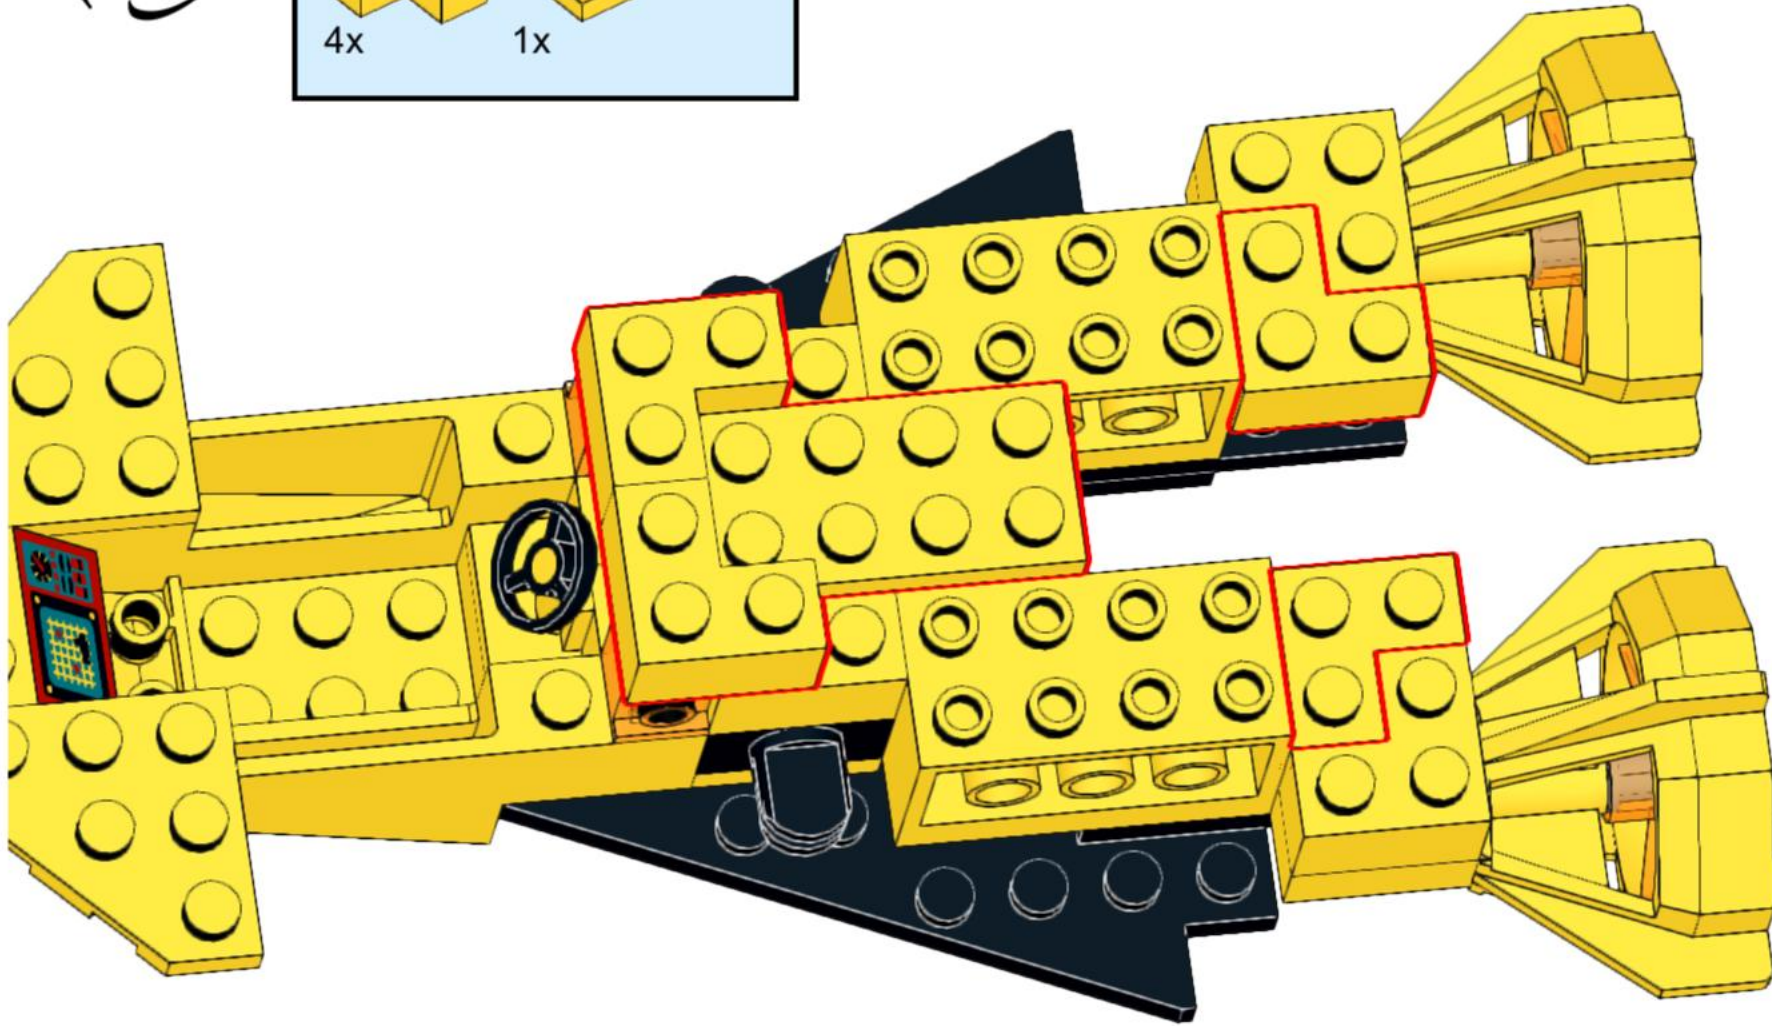

6175 - Back D Deep Sea Outpost

2

- 1x [Black circular piece]
- 2x [Small grey key]
- 1x [Black key]
- 1x [Black curved piece]
- 1x [Yellow circular piece]
- 1x [Blue 1x2 Technic brick]
- 1x [Blue 1x2 Technic brick]
- 1x [Black screwdriver]
- 1x [Grey Technic connector]
- 1x [Black Technic connector]
- 1x [Blue Technic connector]
- 1x [Orange Technic connector]
- 1x [Blue Technic connector]
- 2x [Black Technic connector]
- 1x [Yellow Technic connector]
- 1x [Orange Technic connector]
- 1x [White minifigure]
- 2x [Black Technic connector]
- 2x [Black Technic connector]

3

4

5

6

8

9

10

12

13

14

15

16

18

19

20

21