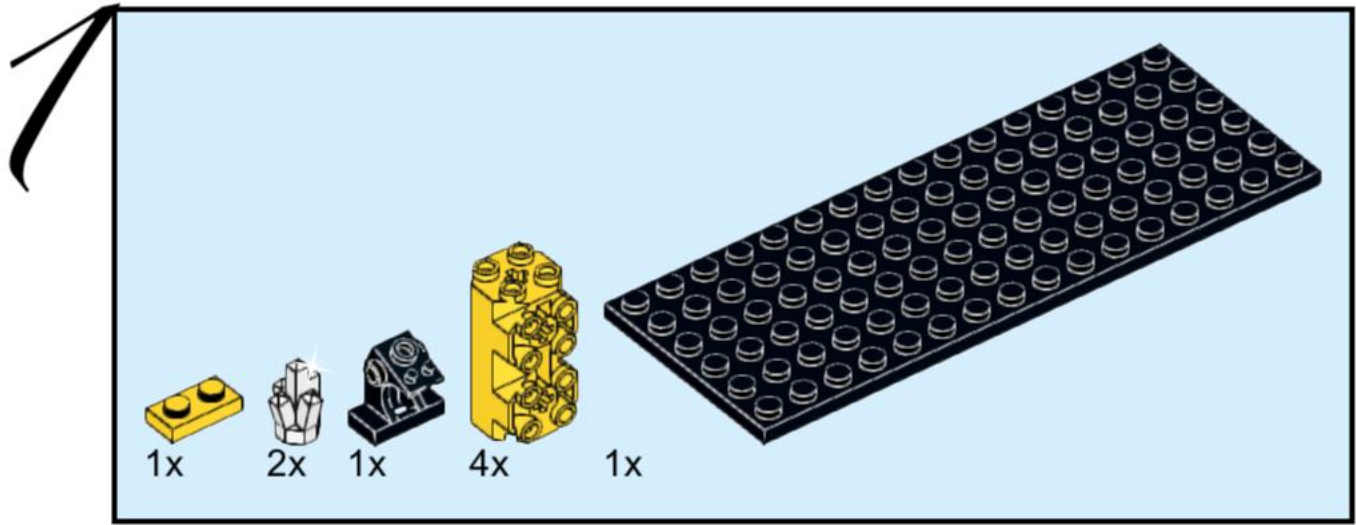

6175 - Back D Deep Sea Outpost

2

- 1x [Black circular piece]
- 2x [Small grey key]
- 1x [Black key]
- 1x [Black curved piece]
- 1x [Yellow circular piece]
- 1x [Blue 1x2 Technic brick]
- 1x [Blue 1x2 Technic brick]
- 1x [Black screwdriver]
- 1x [Grey Technic connector]
- 1x [Black Technic connector]
- 1x [Blue Technic connector]
- 1x [Orange Technic connector]
- 1x [Blue Technic connector]
- 2x [Black Technic connector]
- 1x [Yellow Technic connector]
- 1x [Orange Technic connector]
- 1x [White minifigure]
- 2x [Black Technic connector]
- 2x [Black Technic connector]