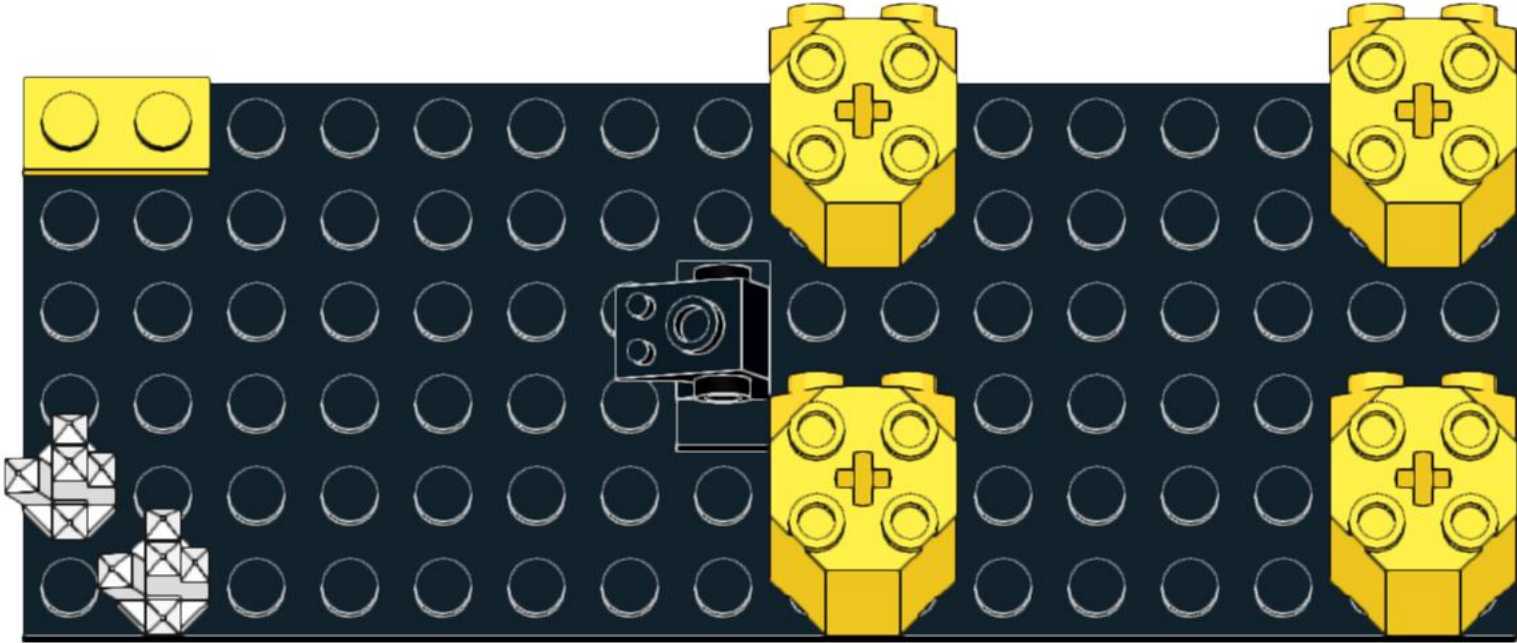

6175 - Back D Deep Sea Outpost

2

- 1x [Black circular piece]
- 2x [Small grey key]
- 1x [Black key]
- 1x [Black curved piece]
- 1x [Yellow circular piece]
- 1x [Blue 1x2 Technic brick]
- 1x [Blue 1x2 Technic brick]
- 1x [Black screwdriver]
- 1x [Grey Technic connector]
- 1x [Black Technic connector]
- 1x [Blue Technic connector]
- 1x [Orange Technic connector]
- 1x [Blue Technic connector]
- 2x [Black Technic connector]
- 1x [Yellow Technic connector]
- 1x [Orange Technic connector]
- 1x [White minifigure]
- 2x [Black Technic connector]
- 2x [Black Technic connector]

3

4

5

6

8

9

10

12