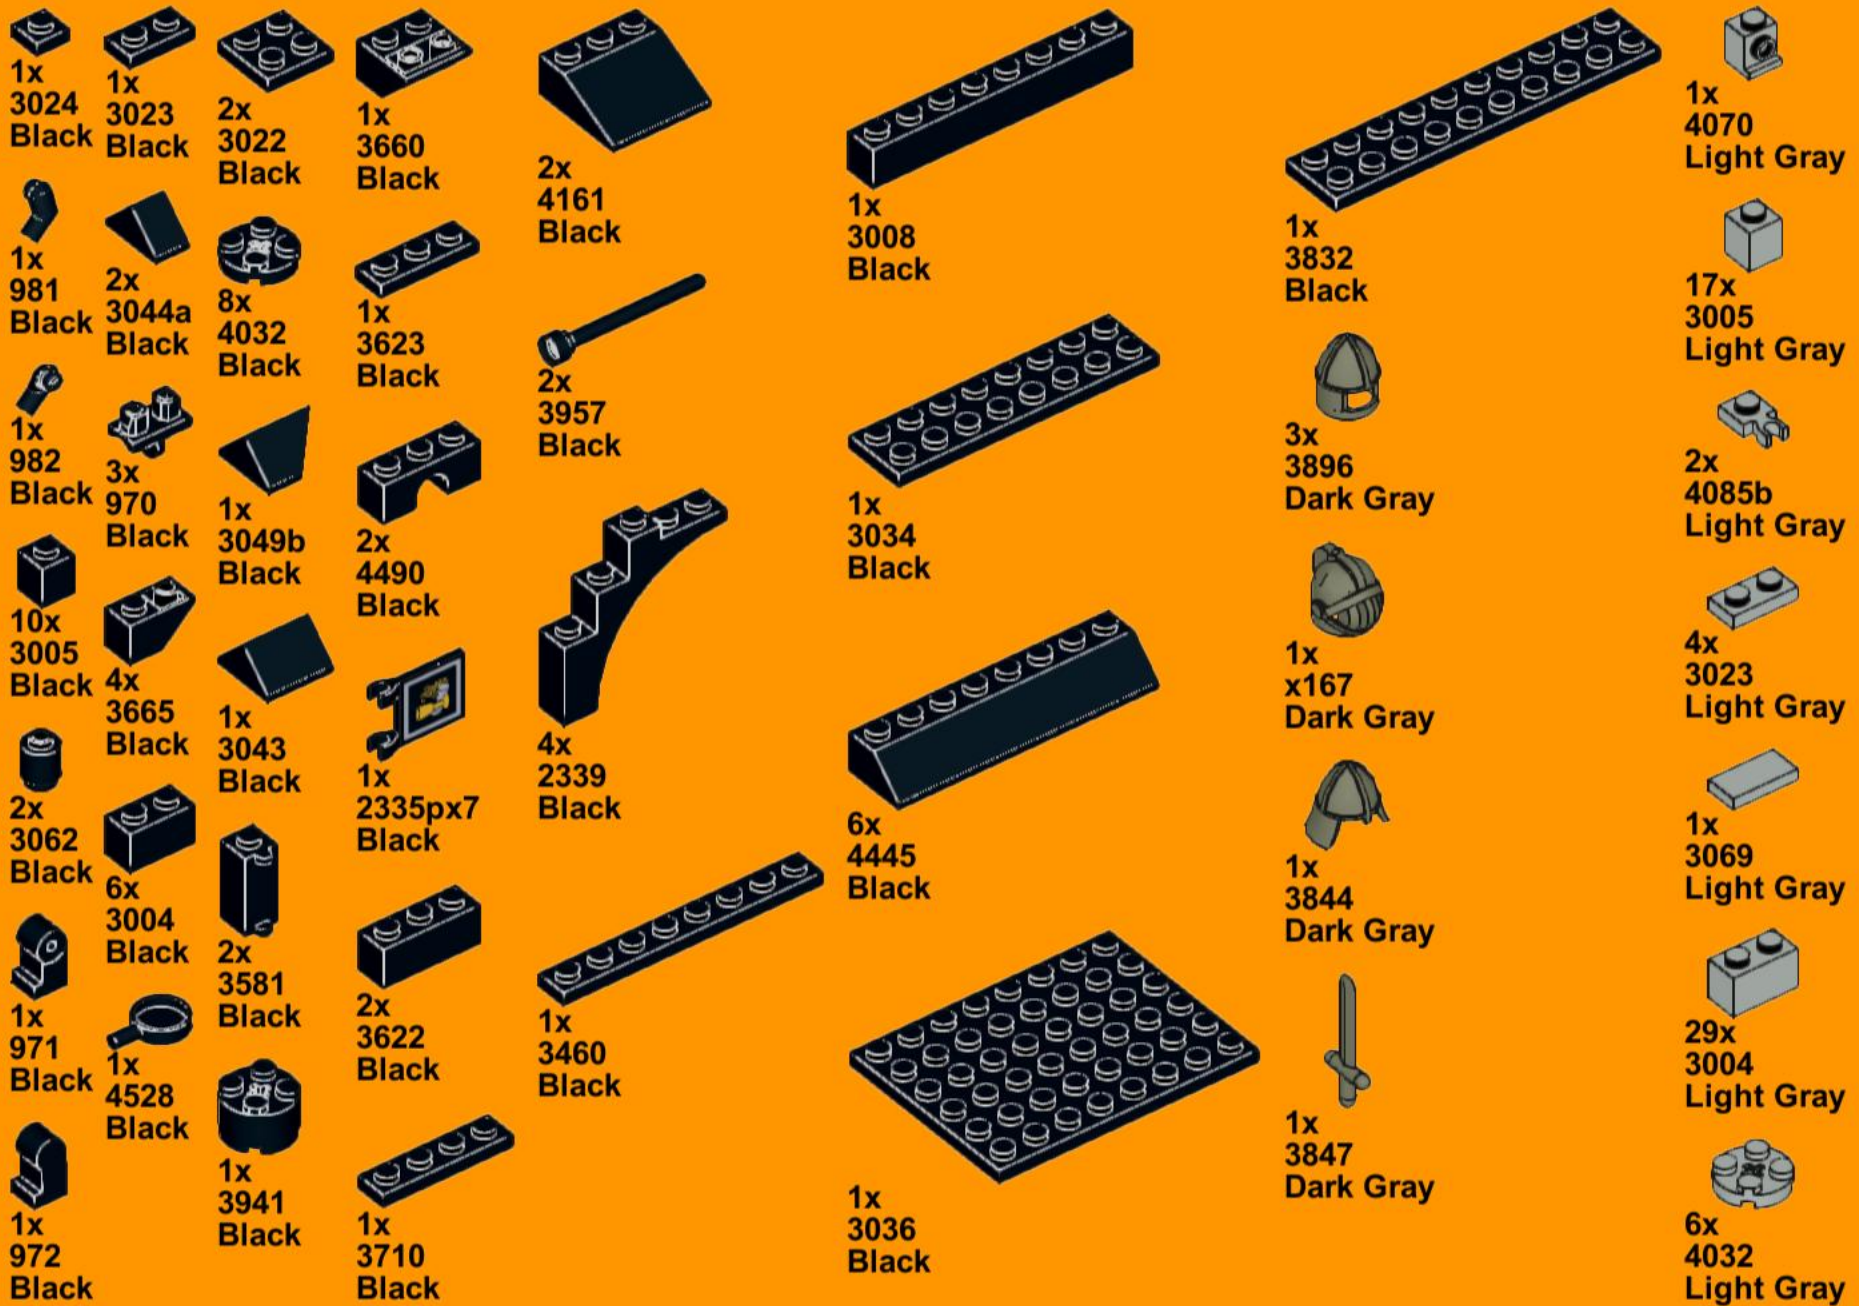

17

1x 1x 2x

1x 1x

2x

A list of LEGO parts with their quantities. The parts are: a black 1x1 brick, a red 1x1 brick, a black 1x2 brick, a black 1x3 brick, a red 1x3 brick, and a yellow 1x3 brick.

18

19

20

21

22

23

24

25

26

27

28

37

40

38

41

39

42

2x
3941
Light Gray

3x
3002
Light Gray