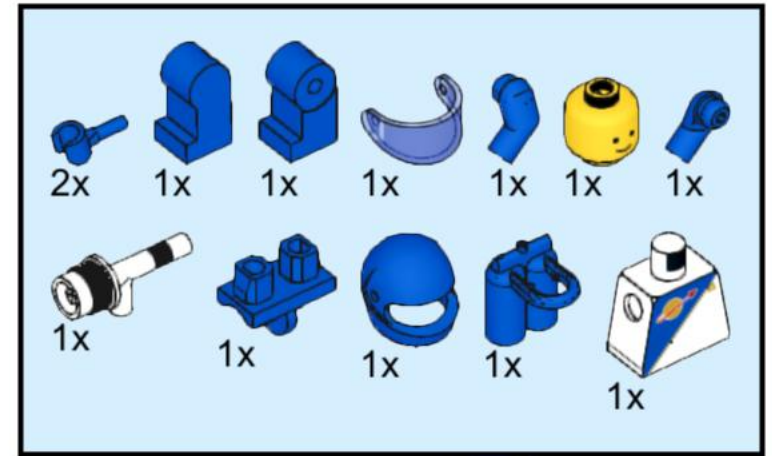

8

9

10

11

12

the backoftheboxbuild is now complete

there are 3 unused parts
these can be used as a
control center for the droids