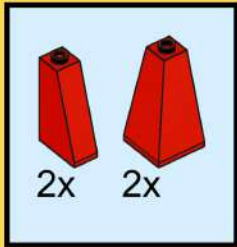

5

SilentKnight