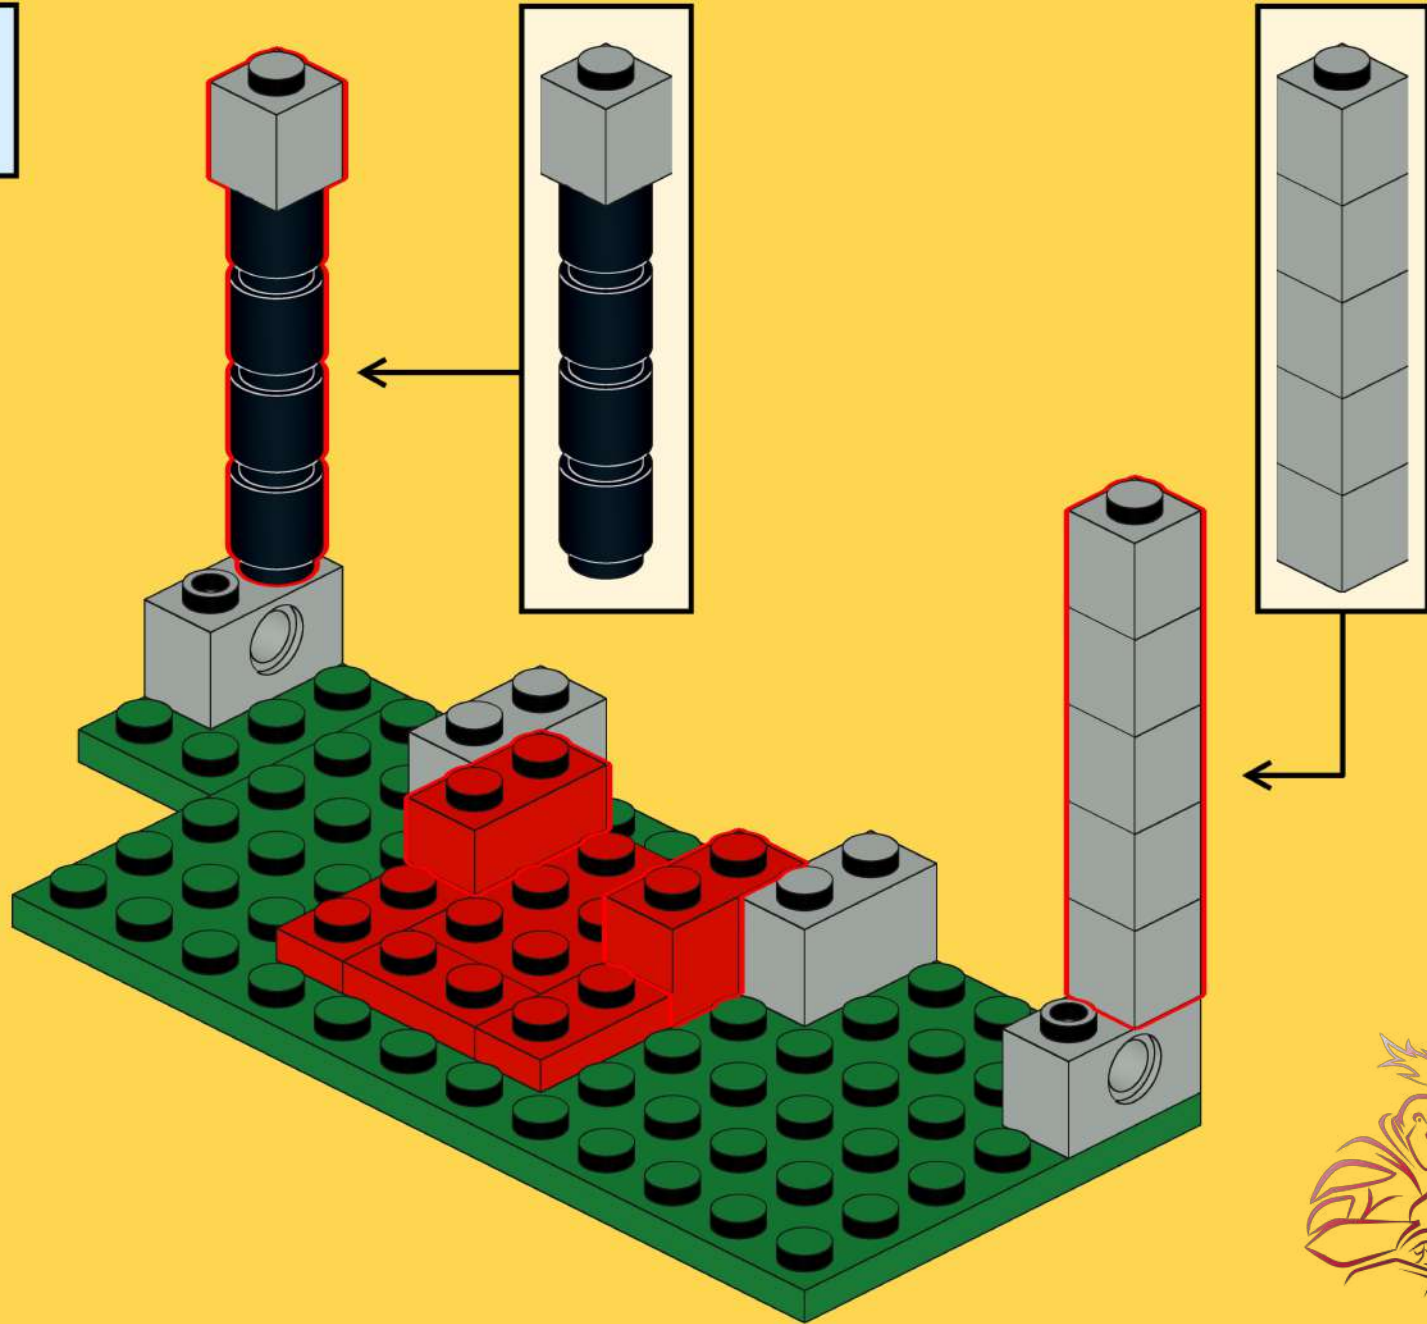

6040 Lion Knights
Red Velvet Gate
Back Side B

1

SilentKnight

2

SilentKnight

3

4x 6x 2x

SilentKnight