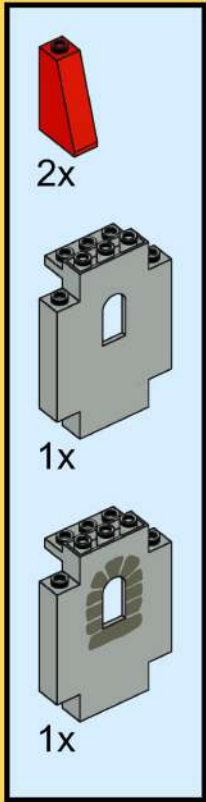

4

SilentKnight